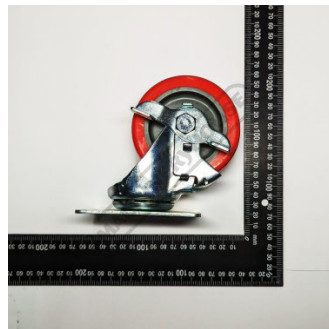

Product Brochure For 1PK0001

CASTER WHEEL - #1

(INDIVIDUAL)

Suits: LT-360 (J051) + other models

Ex GST
$29.55

Inc GST
$32.50

Description

Individual Caster wheel replacement for the LT-360 and LT-227 Lifting Trolleys.

Specific Features

Brake View