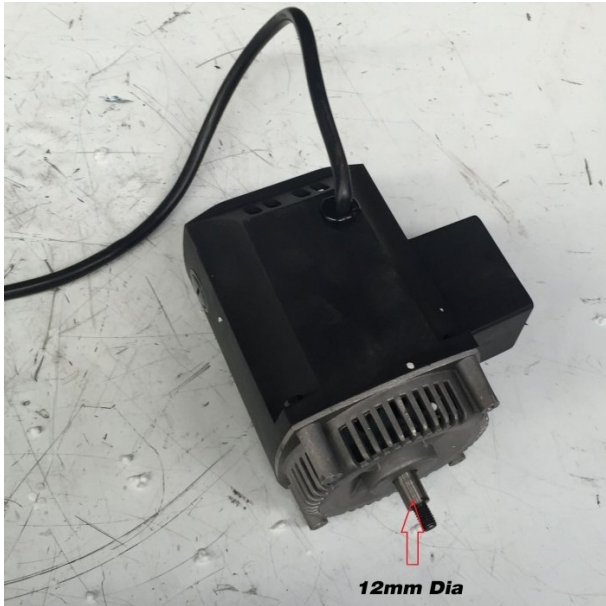

Product Brochure For 1WQ0024

MOTOR - #24

Suits: PJ-6B (W618)

ORDER CODE:	~
MODEL:	~
Motor Power (kW / hp):	~
Speed (rpm):	~
Shaft Diameter (mm):	~
Reversible Motor (Yes / No):	~
Fan Cooled (Yes / No):	~
Voltage (V):	~
Amps Required:	~
Input Power Supply Connection:	~