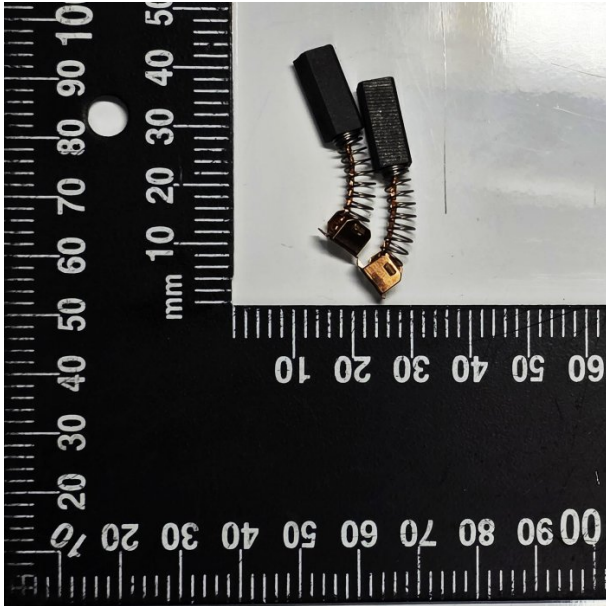

Product Brochure For 2BB0001A

MOTOR BRUSH SET - #

6MM X 6MM X 15MM LONG

Suits: BS-5V (B004)

Ex GST
\$20.45

Inc GST
\$22.50

ORDER CODE:	2BB0001A
MODEL:	-
Throat Capacity (mm):	-
Height Capacity (mm):	-
Table Size (mm):	-
Speeds (m/min):	-
Blade Length (mm):	-
Welder Capacity (mm):	-
Motor (kW / hp):	-
Voltage / Amperage (V / amp):	-
Nett Weight (kg):	-

Description

H = 6MM
 W = 6MM
 L = 15MM