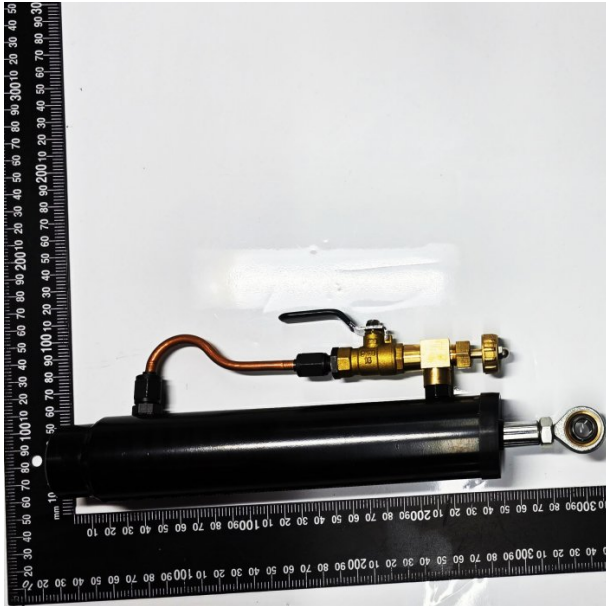

Product Brochure For 2BD0103

CYLINDER COMPLETE - #103

Suits: BS-8DS (B008)

Please Call

ORDER CODE:	2BD0103
MODEL:	~
Throat Capacity (mm):	~
Height Capacity (mm):	~
Table Size (mm):	~
Speeds (m/min):	~
Blade Length (mm):	~
Welder Capacity (mm):	~
Motor (kW / hp):	~
Voltage / Amperage (V / amp):	~
Nett Weight (kg):	~