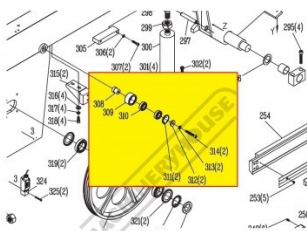

Product Brochure For 2BF0309

**IDLE ROLLER ASSEMBLY - #308~314**

Suits: BS-460AS

**Ex GST**  
**\$134.77**

**Inc GST**  
**\$148.25**

Distance between legs:

2BF0309

**Specific Features**

308	Round Shaft	2
309	Side Wheel	2
310	Bearing 6005	2
311	C Ring R42	2
312	Washer M10	2
313	Spring Washer M10	2
314	Hex. Socket Cap Screw M12x60	2

2BF0309 Diagram