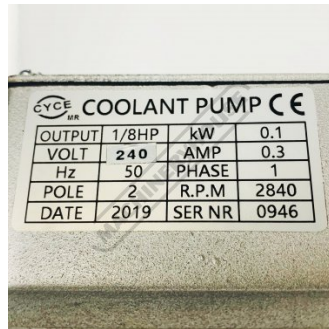

Product Brochure For 2BM0004B

COOLANT PUMP 240V 85MM LEG - #4

(SEE 2BM0004 FOR 415V)

Suits: EB-260V + other models

Ex GST
$207.73

Inc GST
$228.50

ORDER CODE:	~
MODEL:	~
Type:	~
Tank Capacity (Litre):	~
Discharge at 1 metre Lift (L/min):	~
Length (L) (mm):	~
Submerge Depth (L1) (mm):	~
4 Mount Holes (PCD) (mm):	~
Threaded Outlet (BSPT):	~
A (mm):	~
B (mm):	~
C (mm):	~
D (mm):	~
E (mm):	~
F (mm):	~
G (mm):	~
H:	~
I (mm):	~
J (mm):	~
K (mm):	~
Motor Power (hp):	~
Voltage / Amperage (V / amp):	~
Dimensions (L x W x H) (mm):	~
Nett Weight (kg):	~

Specific Features

Image 3