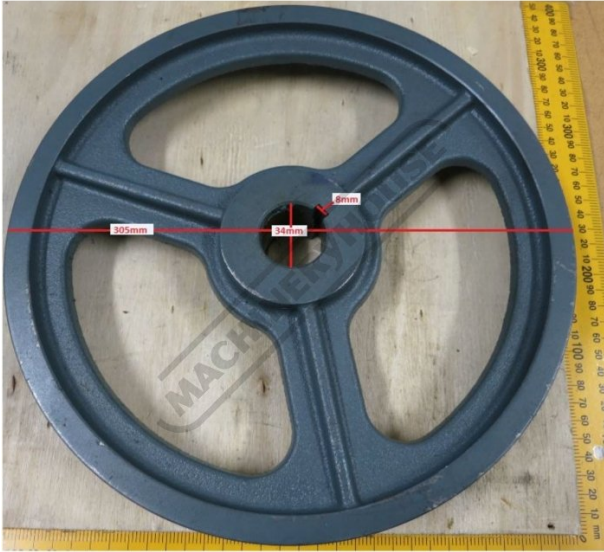

Product Brochure For 2BM0024

**WHEEL (DRIVE) - #24**

Suits: EB-260A + other models

Distance between legs:

2BM0024

**Specific Features**

2BM0024 MOTOR FLYWHEEL side view