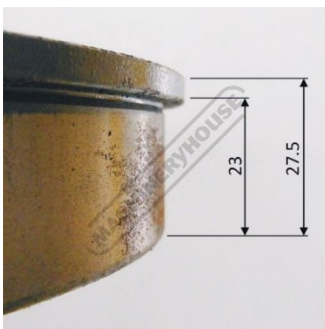

Product Brochure For 2BM0047

Wheel - Idler #47

Distance between legs:

2BM0047

DIA. OVER FLANGE - 299  
DIA. OF WHEEL - 292  
BORE DIA. - 52  
CAST IRON  
3.8kg

Specific Features

2BM0047 WHEEL OD 299 BORE 52 side view