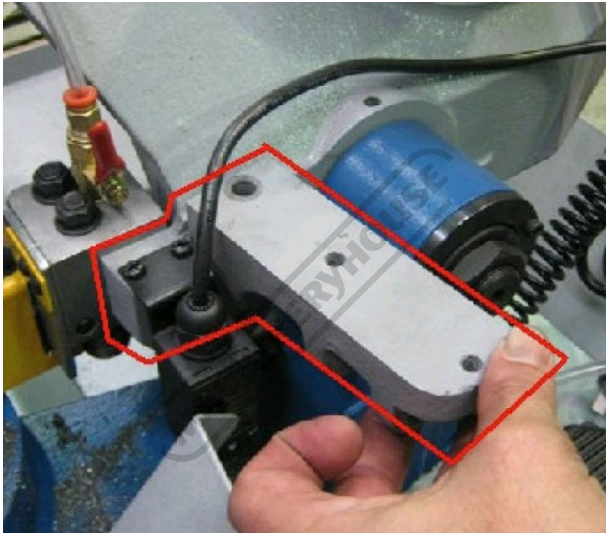

Product Brochure For 2BM0088

Bracket, Top Cylinder Support

Distance between legs: \_\_\_\_\_ ~

**2BM0088 CYLINDER SUPPORT BRACKET**