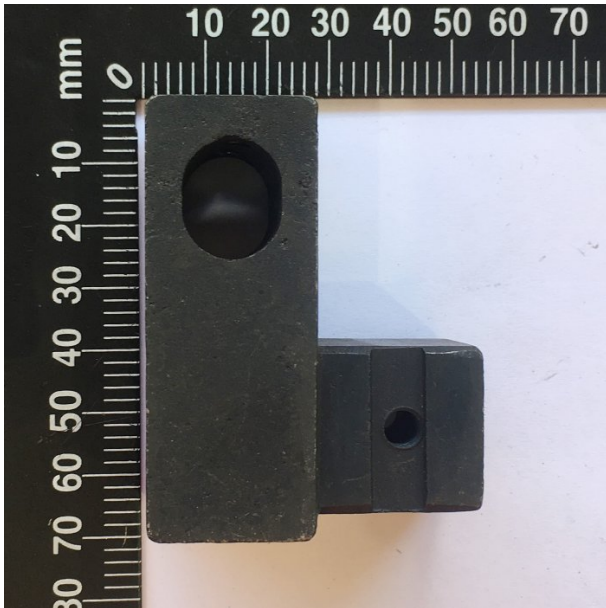

Product Brochure For 2BP0040

**GUIDE POLE CONNECTOR - #40**

Suits: BP-355

**Ex GST**  
**\$20.00**

**Inc GST**  
**\$22.00**

**Specific Features**

Side View