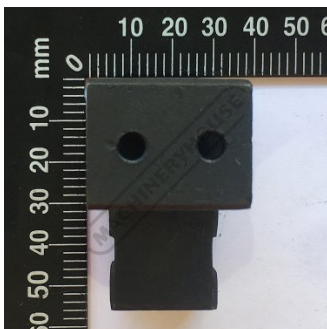

Product Brochure For 2BP0040

**GUIDE POLE CONNECTOR - #40**

Suits: BP-355

**Ex GST**  
**\$20.00**

**Inc GST**  
**\$22.00**

**Specific Features**

Side View