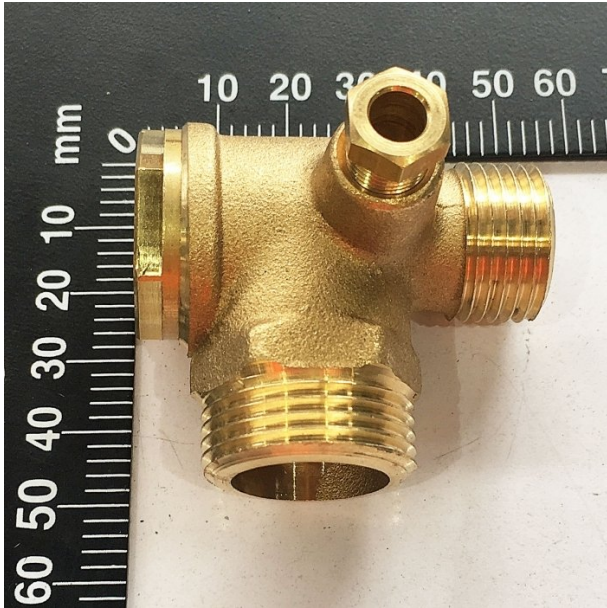

Product Brochure For 2CH1002

NON RETURN VALVE - #

Suits: SUPER 16 + other models

Ex GST
\$68.59

Inc GST
\$75.45

ORDER CODE:	~
MODEL:	~
Type:	~
Inlet & Outlet Thread:	~
Includes Pressure Gauge:	~
Includes Mounting Bracket:	~
Filtration Micron Capacity:	~
Max Flow ((L/min):	~
Maximum Pressure:	~
Gauge Diameter:	~
Voltage:	~
Suits:	~

Specific Features

Side View