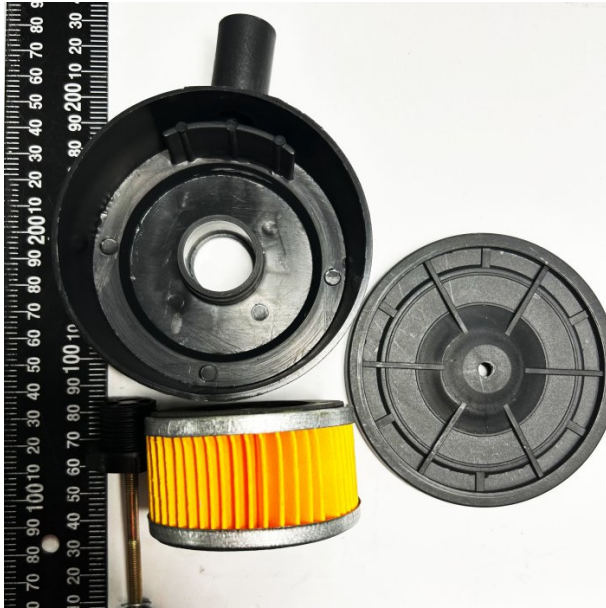

Product Brochure For 2CH1500

AIR FILTER INLET - #2

#FA1/2

Suits: SUPER-12/16 + other models

Ex GST
\$42.68

Inc GST
\$46.95

ORDER CODE:	~
MODEL:	~
Type:	~
Inlet & Outlet Thread:	~
Includes Pressure Gauge:	~
Includes Mounting Bracket:	~
Filtration Micron Capacity:	~
Max Flow ((L/min):	~
Maximum Pressure:	~
Gauge Diameter:	~
Voltage:	~
Suits:	~