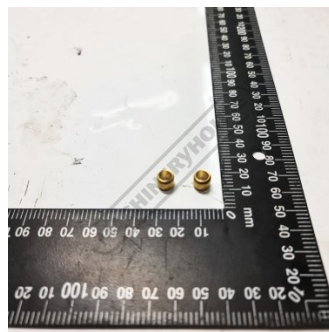

Product Brochure For 2CH1809

OLIVE CONNECTOR SET OF 2 -

Suits: SUPER 16 + other models

ORDER CODE:	~
MODEL:	~
Type:	~
Inlet & Outlet Thread:	~
Includes Pressure Gauge:	~
Includes Mounting Bracket:	~
Filtration Micron Capacity:	~
Max Flow ((L/min):	~
Maximum Pressure:	~
Gauge Diameter:	~
Voltage:	~
Suits:	~

Specific Features

3