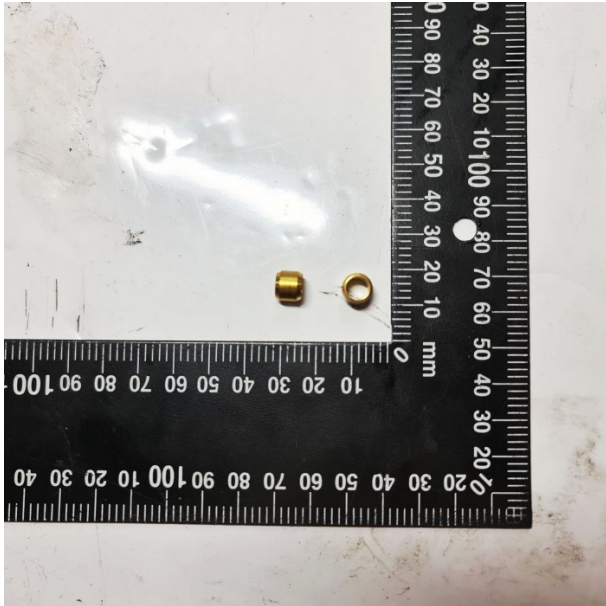

Product Brochure For 2CH1809

## OLIVE CONNECTOR SET OF 2 - #

Suits: SUPER 16 + other models

ORDER CODE:	~
MODEL:	~
Type:	~
Inlet & Outlet Thread:	~
Includes Pressure Gauge:	~
Includes Mounting Bracket:	~
Filtration Micron Capacity:	~
Max Flow ((L/min):	~
Maximum Pressure:	~
Gauge Diameter:	~
Voltage:	~
Suits:	~