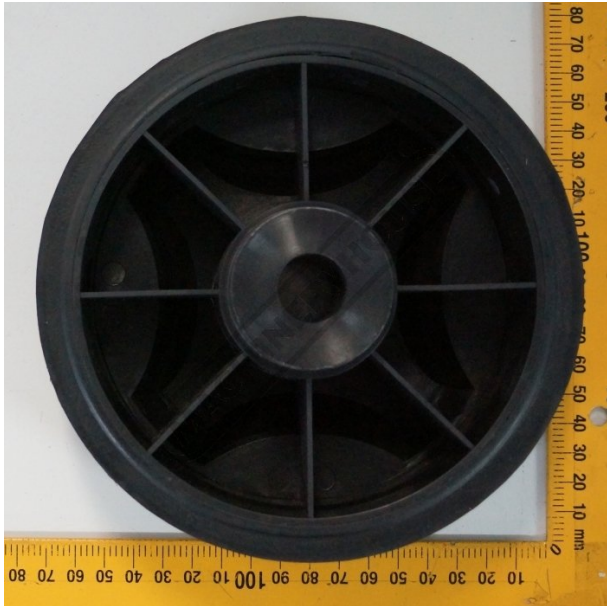

Product Brochure For 2CH1870

Wheel

175mm Diameter
 20mm Bore

ORDER CODE:	~
MODEL:	~
Type:	~
Inlet & Outlet Thread:	~
Includes Pressure Gauge:	~
Includes Mounting Bracket:	~
Filtration Micron Capacity:	~
Max Flow ((L/min):	~
Maximum Pressure:	~
Gauge Diameter:	~
Voltage:	~
Suits:	~

Description

Wheel

Features

- 175mm diameter
- 20mm bore

Product Brochure For 2CH1870

Specific Features

2CH1870 2