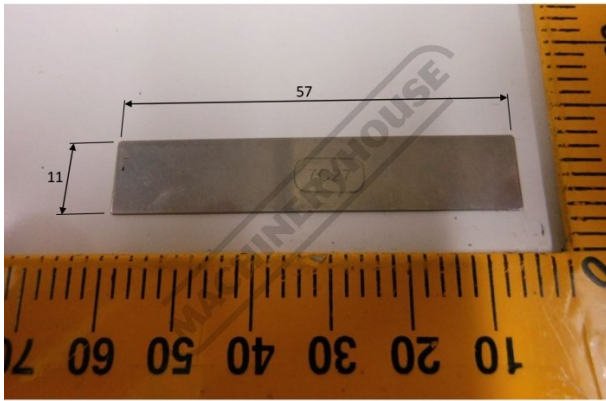

Product Brochure For 2CH3400

REED VALVE - #4

Suits: SUPER 16 + other models

Ex GST
\$18.14

Inc GST
\$19.95

ORDER CODE:	~
MODEL:	~
Type:	~
Inlet & Outlet Thread:	~
Includes Pressure Gauge:	~
Includes Mounting Bracket:	~
Filtration Micron Capacity:	~
Max Flow ((L/min):	~
Maximum Pressure:	~
Gauge Diameter:	~
Voltage:	~
Suits:	~