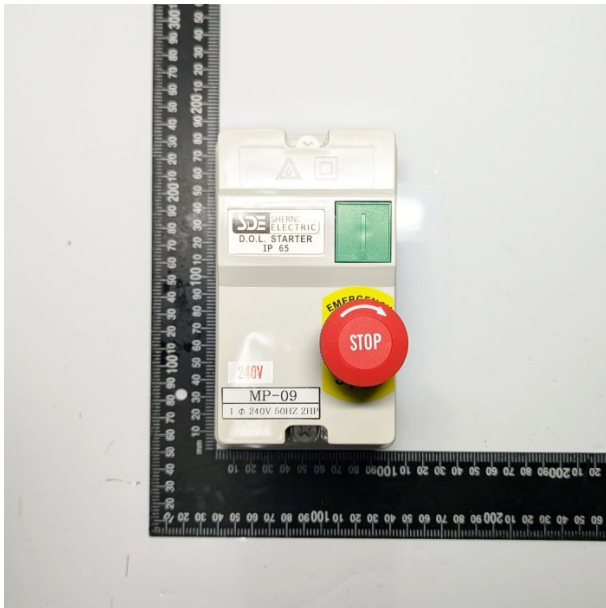

Product Brochure For 2CN0018

SWITCH ON/OFF MAGNETIC - #17

240V 12-18AMPS DOL

Suits: CD-2A (W318) + other models

Ex GST
\$200.00

Inc GST
\$220.00

ORDER CODE:

2CN0018

Specific Features

Inside View