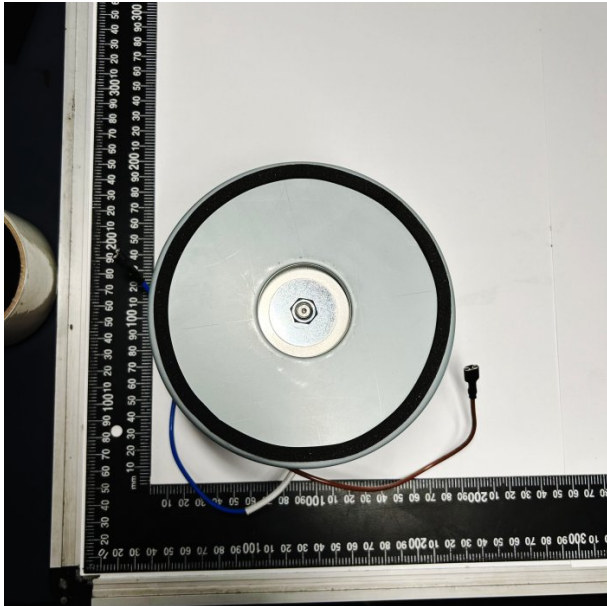

Product Brochure For 2CP0006

MOTOR 240V 800W SET 2 - #6

Suits: WE-100 (W270)

Ex GST	Inc GST
\$255.00	\$280.50

ORDER CODE:	~
MODEL:	~
Motor Power (kW / hp):	~
Speed (rpm):	~
Shaft Diameter (mm):	~
Reversible Motor (Yes / No):	~
Fan Cooled (Yes / No):	Yes
Voltage (V):	220
Amps Required:	~
Input Power Supply Connection:	~

Description

Motor replacement to suit Fume Extractor WE-100 (W270)

Specific Features

2CP0006B