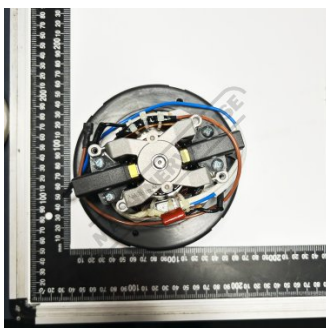

Product Brochure For 2CP0006

MOTOR 240V 800W SET 2 - #6

Suits: WE-100 (W270)

Ex GST	Inc GST
\$255.00	\$280.50

ORDER CODE:	~
MODEL:	~
Motor Power (kW / hp):	~
Speed (rpm):	~
Shaft Diameter (mm):	~
Reversible Motor (Yes / No):	~
Fan Cooled (Yes / No):	Yes
Voltage (V):	220
Amps Required:	~
Input Power Supply Connection:	~

Description

Motor replacement to suit Fume Extractor WE-100 (W270)

Specific Features

2CP0006B