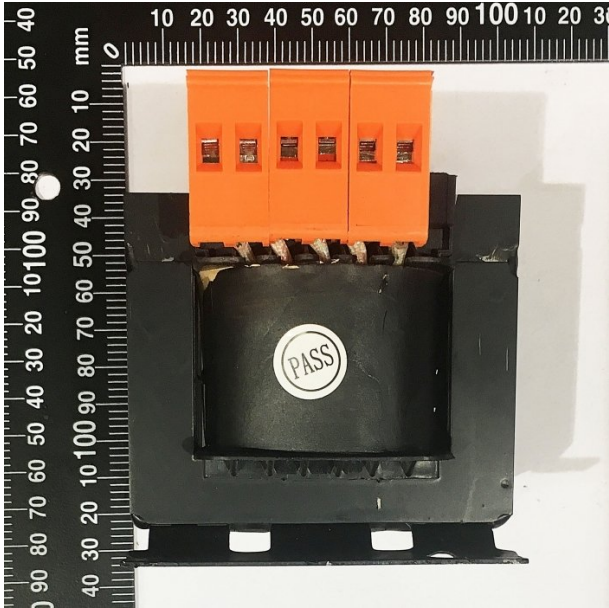

Product Brochure For 2DV1000

TRANSFORMER 415-24 100VA - #

Suits: GHD-38B (D1325)

Please Call

ORDER CODE: 2DV1000  
 Size: ~

Specific Features

Top View