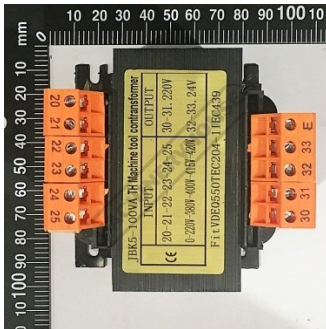

Product Brochure For 2DV1000

TRANSFORMER 415-24 100VA - #

Suits: GHD-38B (D1325)

Please Call

ORDER CODE: 2DV1000  
 Size: ~

Specific Features

Top View