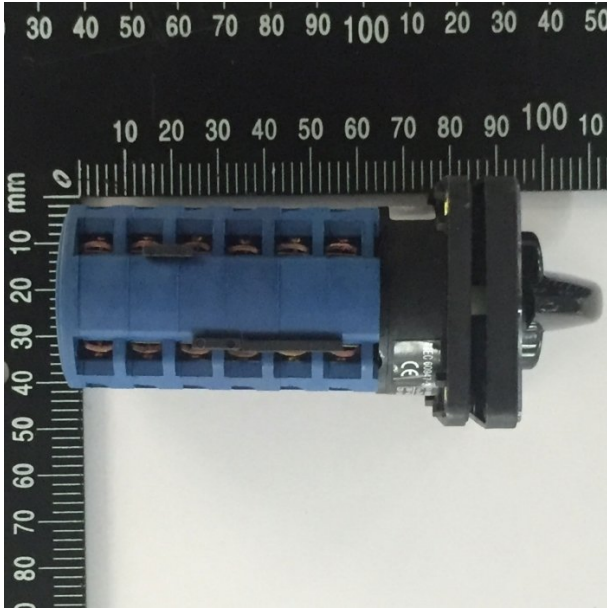

Product Brochure For 2DV9003

HI-LO/FWD-REV SWITCH - #3

LW26-20

Suits: GHD-38B + other models

Ex GST
\$65.00

Inc GST
\$71.50

ORDER CODE: _____

Specific Features

Image 2

Image 3