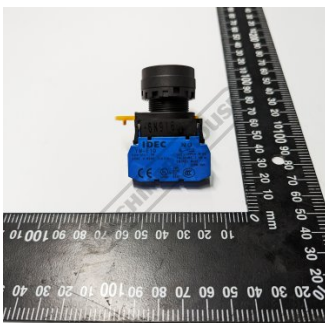

Product Brochure For 2DV9008

START SWITCH PUSH BUTTON -

Suits: GHD-38A + other models

Ex GST
\$27.00

Inc GST
\$29.70

ORDER CODE: _____

Specific Features

Side View