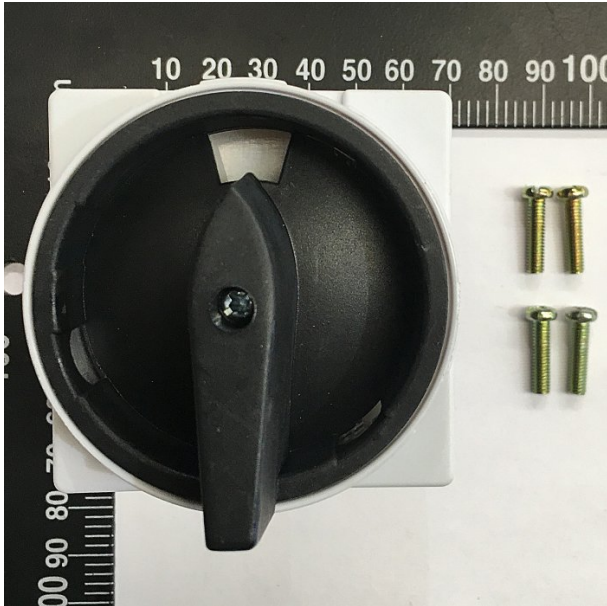

Product Brochure For 2DV9099

MAIN ISOLATION SWITCH -

Suits: GHD-38B + other models

ORDER CODE:

2DV9099

Specific Features

Side View