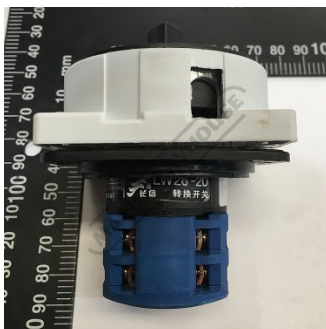

Product Brochure For 2DV9099

MAIN ISOLATION SWITCH -

Suits: GHD-38B + other models

ORDER CODE:

2DV9099

Specific Features

Side View