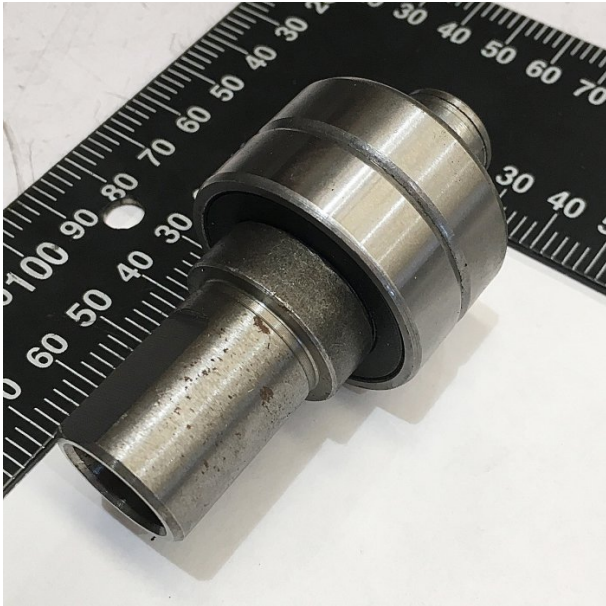

Product Brochure For 2DY063

KEYWAY SPINDLE UNIT - #63~65

Suits: BD-325 + other models

Specific Features

Side View

Top View