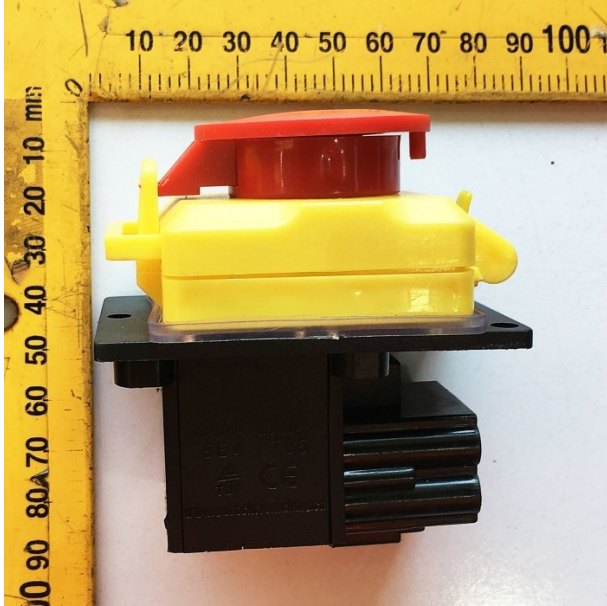

Product Brochure For 2DY086

ON/OFF SWITCH - #86

Suits: BD-325 + other models

Ex GST
\$30.00

Inc GST
\$33.00

ORDER CODE:

2DY086

Specific Features