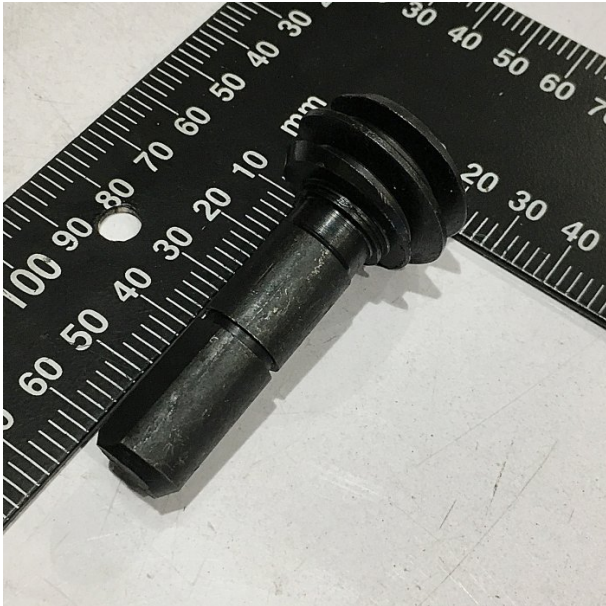

## WORM - #91

Suits: BD-325 + other models

### Specific Features

Top View