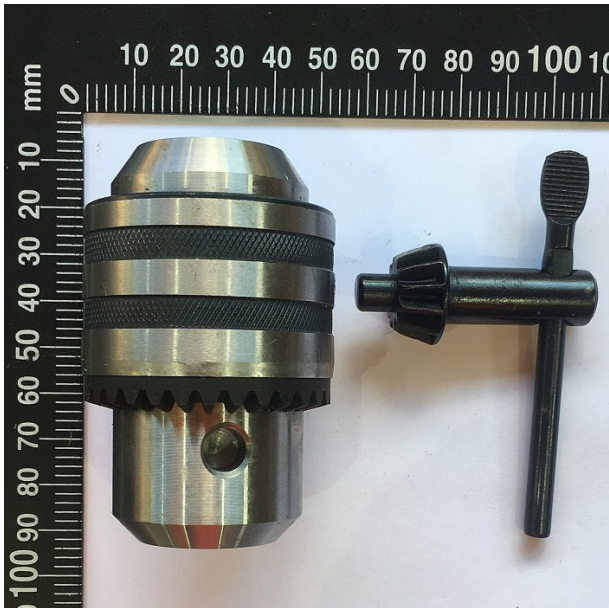

Product Brochure For 2DY109

CHUCK WITH KEY - #109

3-16MM KEY TYPE JT3

Suits: BD-325 + other models

Specific Features

Top View