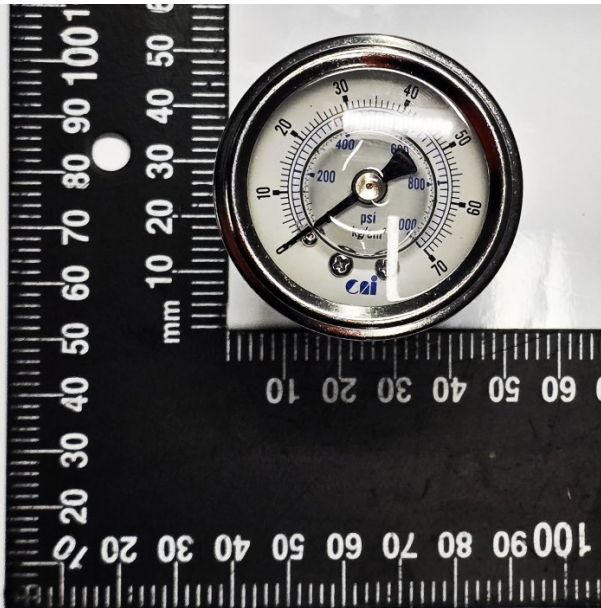

## VICE PRESSURE GAUGE - #21

Suits: BS-13DS (B030)

ORDER CODE:	2FV9021
MODEL:	~
Throat Capacity (mm):	~
Height Capacity (mm):	~
Table Size (mm):	~
Speeds (m/min):	~
Blade Length (mm):	~
Welder Capacity (mm):	~
Motor (kW / hp):	~
Voltage / Amperage (V / amp):	~
Nett Weight (kg):	~