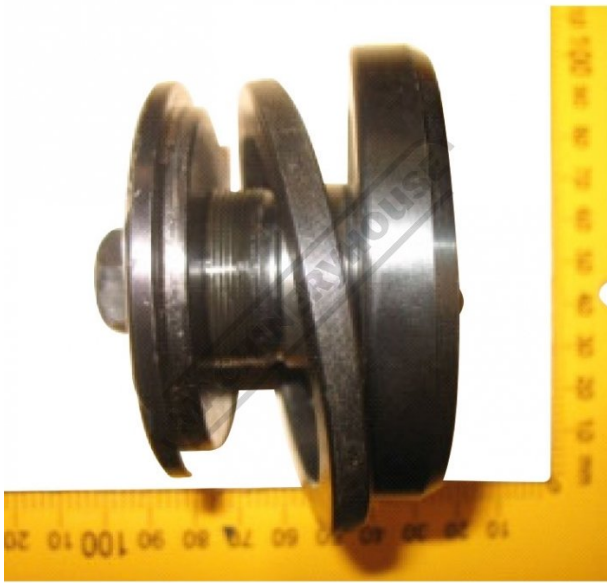

Product Brochure For 2GH5042

Wheel Balance Hub Set

Ex GST
 \$58.82

Inc GST
 \$64.70

Specific Features

3

2GH5042