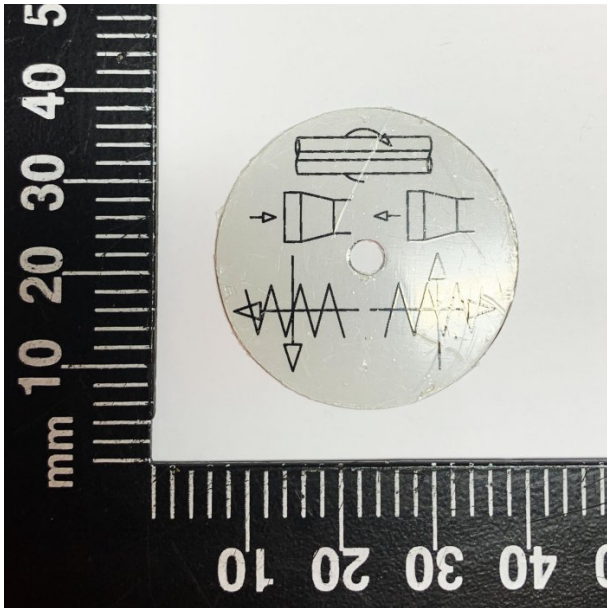

Product Brochure For 2JA5085

NAME PLATE - #85

.04-020

Suits: CL-38

Specific Features

Image 1