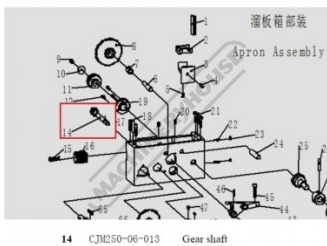

Product Brochure For 2LV6013

**GEAR SHAFT - #14**

CJM250-06-013

Suits: AL-250G (L149)

Ex GST

Inc GST

\$36.91

\$40.60

**Specific Features**

14 CJM250-06-013 Gear shaft

Image 2