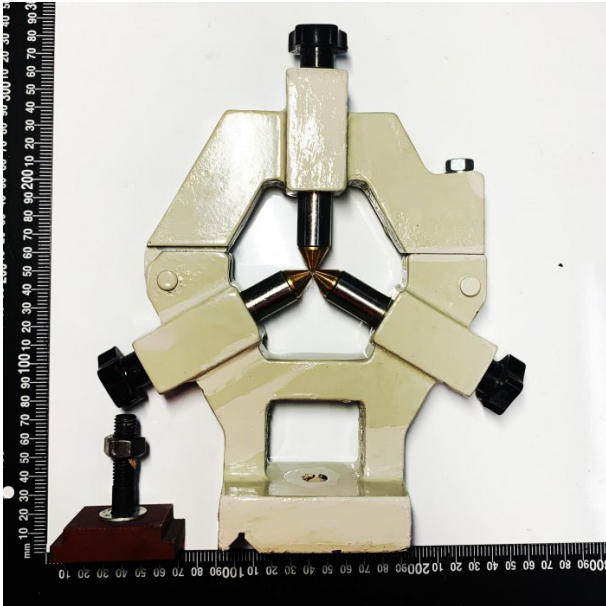

Product Brochure For 2LV8001

STEADY (3 POINT FIXED) ASSY - #

Suits: AL-250G

Specific Features

1