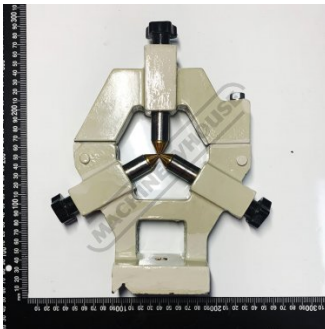

Product Brochure For 2LV8001

STEADY (3 POINT FIXED) ASSY - #

Suits: AL-250G

Specific Features

1