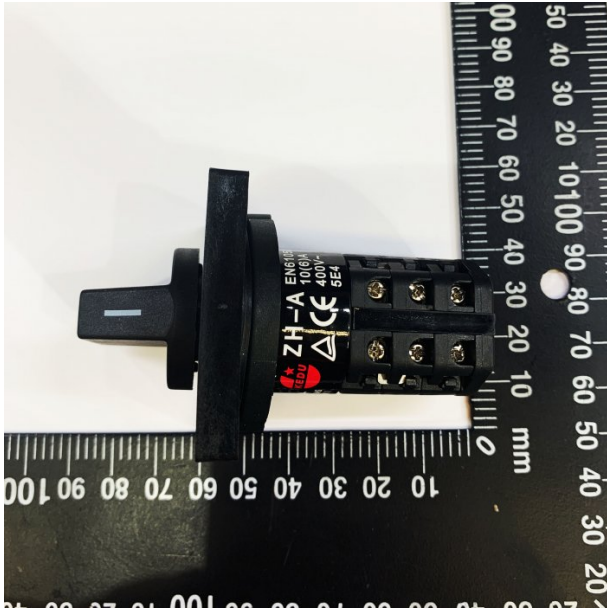

Product Brochure For 2LV9999

FWD REV SWITCH BEZEL - #

45MM L149

Suits: AL-250G + other models

Ex GST
\$62.00

Inc GST
\$68.20

ORDER CODE:

2LV9999

Specific Features

Image 2