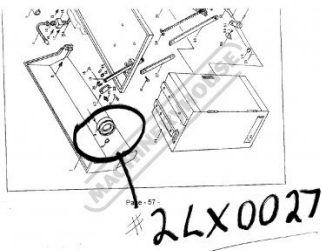

Product Brochure For 2LX0027

BRAKE SHOE SET - #3

Suits: AL-336 + other models

Ex GST
 \$45.00

Inc GST
 \$49.50

Specific Features

Assembly