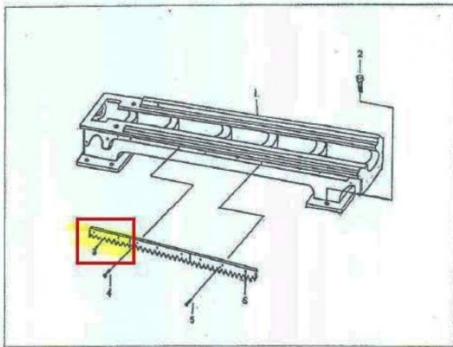

Product Brochure For 2LX1009

RACK - #3

1009

Suits: AL-336D (L682D) + other models

Ex GST
\$65.45

Inc GST
\$72.00

BED ASSEMBLY

BED ASSEMBLY

NO.	NAME	QTY	NOTE	NO.	NAME	QTY	NOTE
1	Lathe bed	1	10047	4	Screw	6	M8*15
2	Screw	6	M12 *40	5	Pin	6	5*20
3	Rack gear	1	1009	6	Rack gear	2	1011