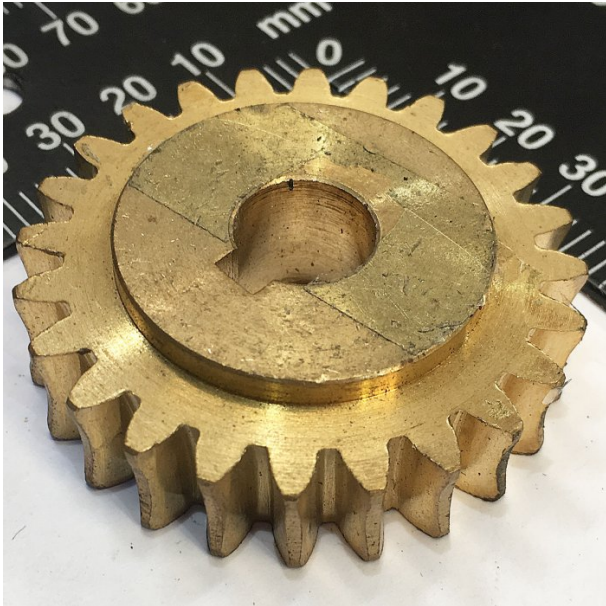

Product Brochure For 2LX4017

WORM GEAR BRASS - #45

4017

Suits: AL-336 + other models

Ex GST
\$138.23

Inc GST
\$152.05

Specific Features

Top View

Rear View