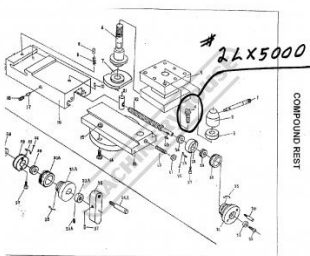

Product Brochure For 2LX5000

SCREW TOOLPOST M10 X 45MM - #4

Suits: AL-336 + other models

Ex GST
 \$6.50

Inc GST
 \$7.15

Specific Features

2LX5000 Assembly