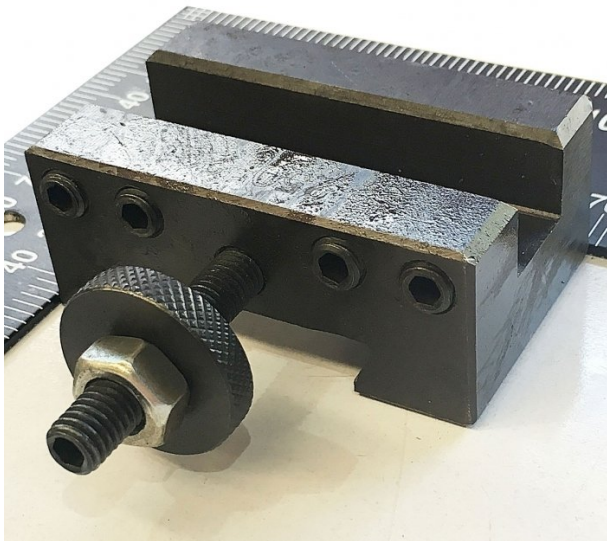

Product Brochure For 2LX9992

TOOLHOLDER - #

Suits: AL-336 + other models

Ex GST
\$80.00

Inc GST
\$88.00

Specific Features

Top View