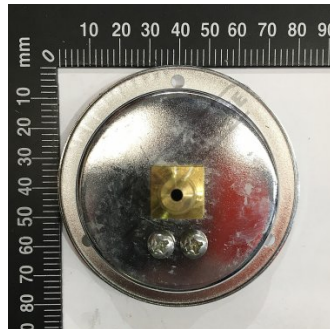

Product Brochure For 2SC0023

**PRESSURE GAUGE - #23**

Suits: SB-375 + other models

**Ex GST**  
**\$40.00**

**Inc GST**  
**\$44.00**

ORDER CODE:	2SC0023
Type:	-
Size:	-
Suits Models:	-

**Specific Features**

Rear View

Top View