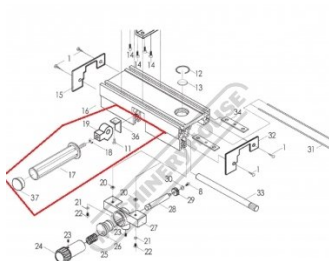

Product Brochure For 2SY4736

LOCK HANDLE - #17~19+36+37

ASSEMBLY

Suits: PS-1810 (W700)

Ex GST
\$22.00

Inc GST
\$24.20

Specific Features

DIAGRAM D

2SY4736 FENCE HANDLE LOCK ASSY