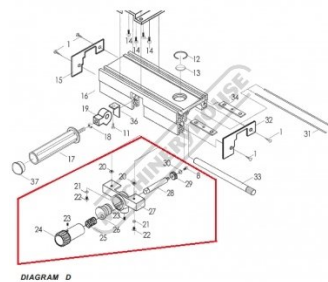

Product Brochure For 2SY4830

**FINE ADJUST ASSY - #8+21~30**

Suits: PS-1810 (W700)

**Specific Features**

Top View

Rear View

Parts List