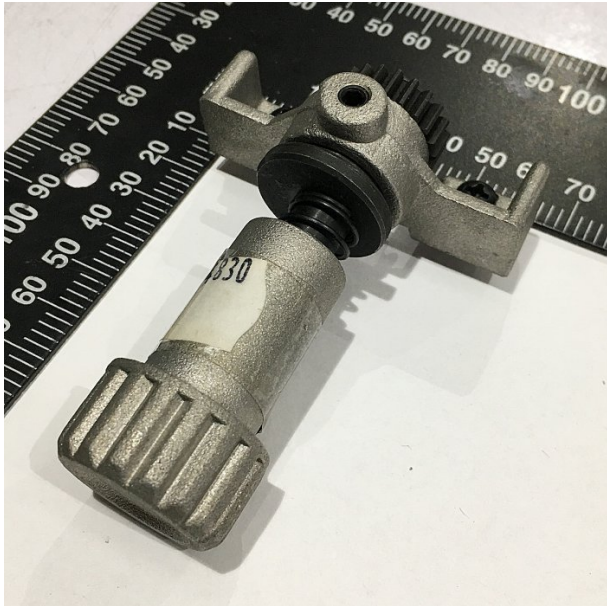

Product Brochure For 2SY4830

**FINE ADJUST ASSY - #8+21~30**

Suits: PS-1810 (W700)

**Specific Features**

Top View

Rear View

Parts List