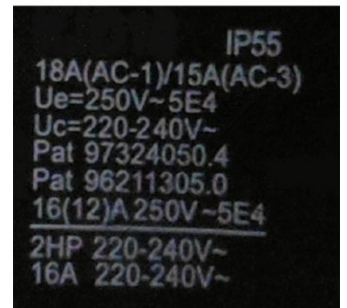

Product Brochure For 2TB0128

SWITCH ON/OFF KJD-16 - #178

HY29E 240V 16A

Suits: T-13A (W812) + other models

Ex GST
\$25.50

Inc GST
\$28.05

ORDER CODE:

2TB0128

Specific Features

2TB0128 side view

2TB0128 2

2TB0128 4

2TB0128 SWITCH ON OFF