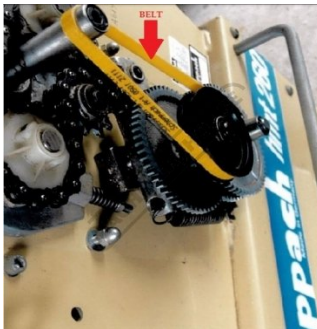

Product Brochure For 2TJ6028A

BELT DRIVE (FLAT) 348 x 8mm - #

#05012111 (YELLOW BELT)
Suits: HMS2600 + other models

Ex GST
\$40.00

Inc GST
\$44.00

ORDER CODE:

2TJ6028A

Specific Features