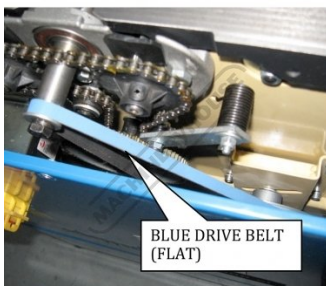

Specific Features

Flatbelt