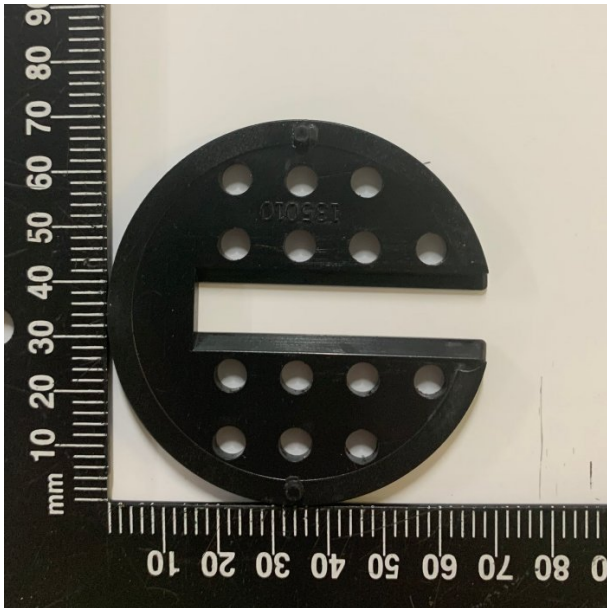

Product Brochure For 2WG127

ROUND TABLE INSERT - #127

#135010

Suits: SBW-4300A/4800A BP430/480B/SAW + other models

Ex GST

Inc GST

\$8.00

\$8.80

Specific Features

Image 2