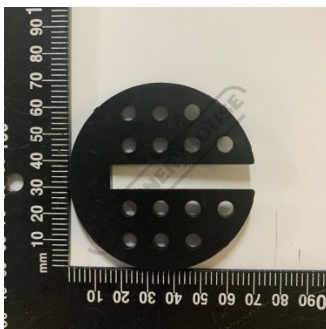

Product Brochure For 2WG127

ROUND TABLE INSERT - #127

#135010

Suits: SBW-4300A/4800A BP430/480B/SAW + other models

Ex GST

Inc GST

\$8.00

\$8.80

Specific Features

Image 2