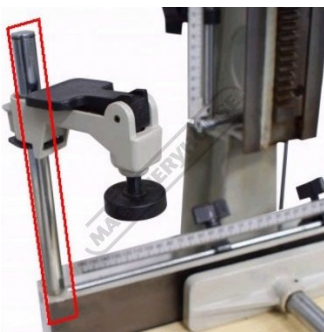

Product Brochure For 2WH0123

---

Clamp Rod (Chromed)

**Specific Features**

2WH0123 CLAMP BAR CHROMED shown attached