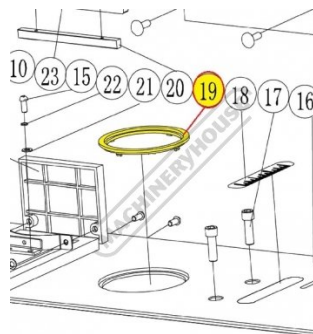

Product Brochure For 2WN0019

TABLE INSERT SET - #19

Suits: HF-50

Ex GST
\$60.00

Inc GST
\$66.00

Specific Features

Image 2

Image 3