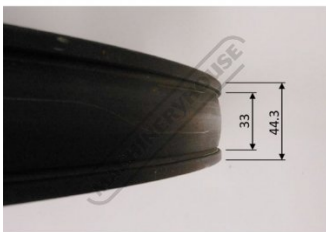

Product Brochure For 2WP0087

BLADE WHEEL - #87

Suits: BP-630 (W429)

DIA. OVER FLANGE – 621
DIA. OVER WHEEL – 618 TO 621
BORE DIA. – 30
CAST IRON
19.6kg

Specific Features

2WP0087 WHEEL OD 621 BORE 30