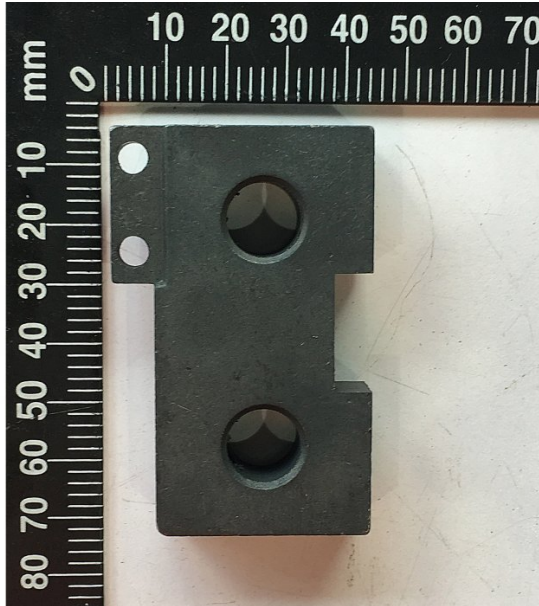

Product Brochure For 2WP0175

**BRACKET LOWER BLADE GUIDE - #175**

Suits: BP-630 (W429) + other models

**Ex GST**  
**\$50.45**

**Inc GST**  
**\$55.50**

**Specific Features**

Side View