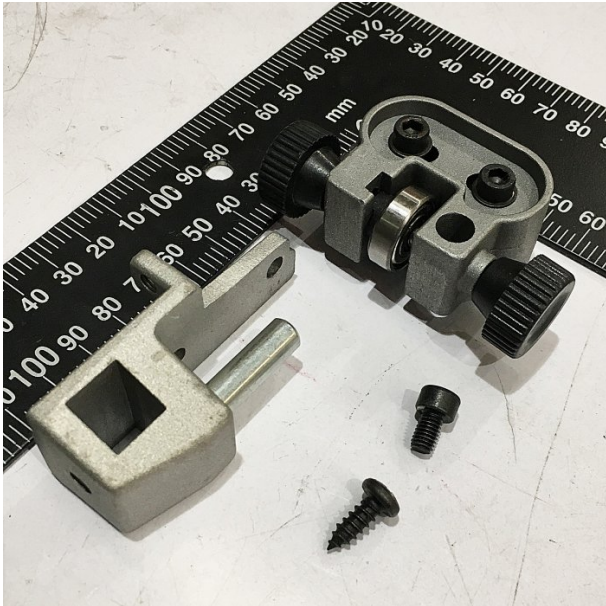

Product Brochure For 2WQ098

UPPER BEARING GUIDE - #98~112

ASSEMBLY

Suits: BP-255 + other models

Specific Features

Top View