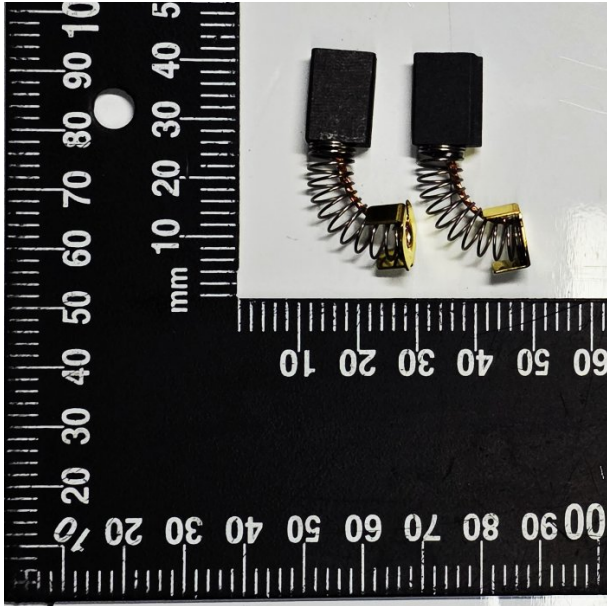

Product Brochure For 3BB0099

MOTOR BRUSH SET (NEW TYPE) - #

11MM X 7MM X 16MM

Suits: BS-6V (B005)

Ex GST
\$22.00

Inc GST
\$24.20

| | |
|-------------------------------|---------|
| ORDER CODE: | 3BB0099 |
| MODEL: | - |
| Throat Capacity (mm): | - |
| Height Capacity (mm): | - |
| Table Size (mm): | - |
| Speeds (m/min): | - |
| Blade Length (mm): | - |
| Welder Capacity (mm): | - |
| Motor (kW / hp): | - |
| Voltage / Amperage (V / amp): | - |
| Nett Weight (kg): | - |

Description

L = 11MM
 W = 7MM
 H = 15MM