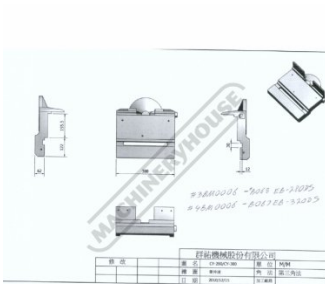

Product Brochure For 3BM0006

COUNTER VICE BASE - #6

Suits: EB-280V (B063)

Distance between legs:

3BM0006

Specific Features

3BM0006-4BM0006